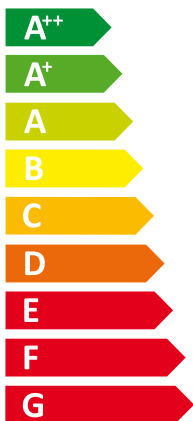

ENERG

енергия · ενεργεια

clausius

II elite H 3-15

Two sound power level icons. The top one shows a speaker inside a house icon with the text "42 dB". The bottom one shows a speaker outside a house icon with the text "0 dB".

A legend for power consumption with three entries: a dark blue square followed by "14 kW", a medium blue square followed by "14 kW", and a light blue square followed by "14 kW".