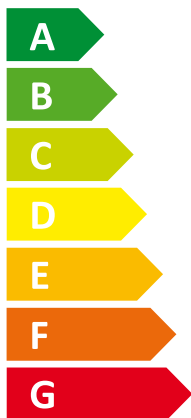

ENERG

енергия · ενεργεια

clausius

II elite H 3-15

Two sound power level icons. The top one shows a speaker inside a house icon with the text "42 dB". The bottom one shows a speaker outside a house icon with the text "0 dB".

A legend for power consumption with three entries: a dark blue square followed by "14 kW", a medium blue square followed by "14 kW", and a light blue square followed by "14 kW".